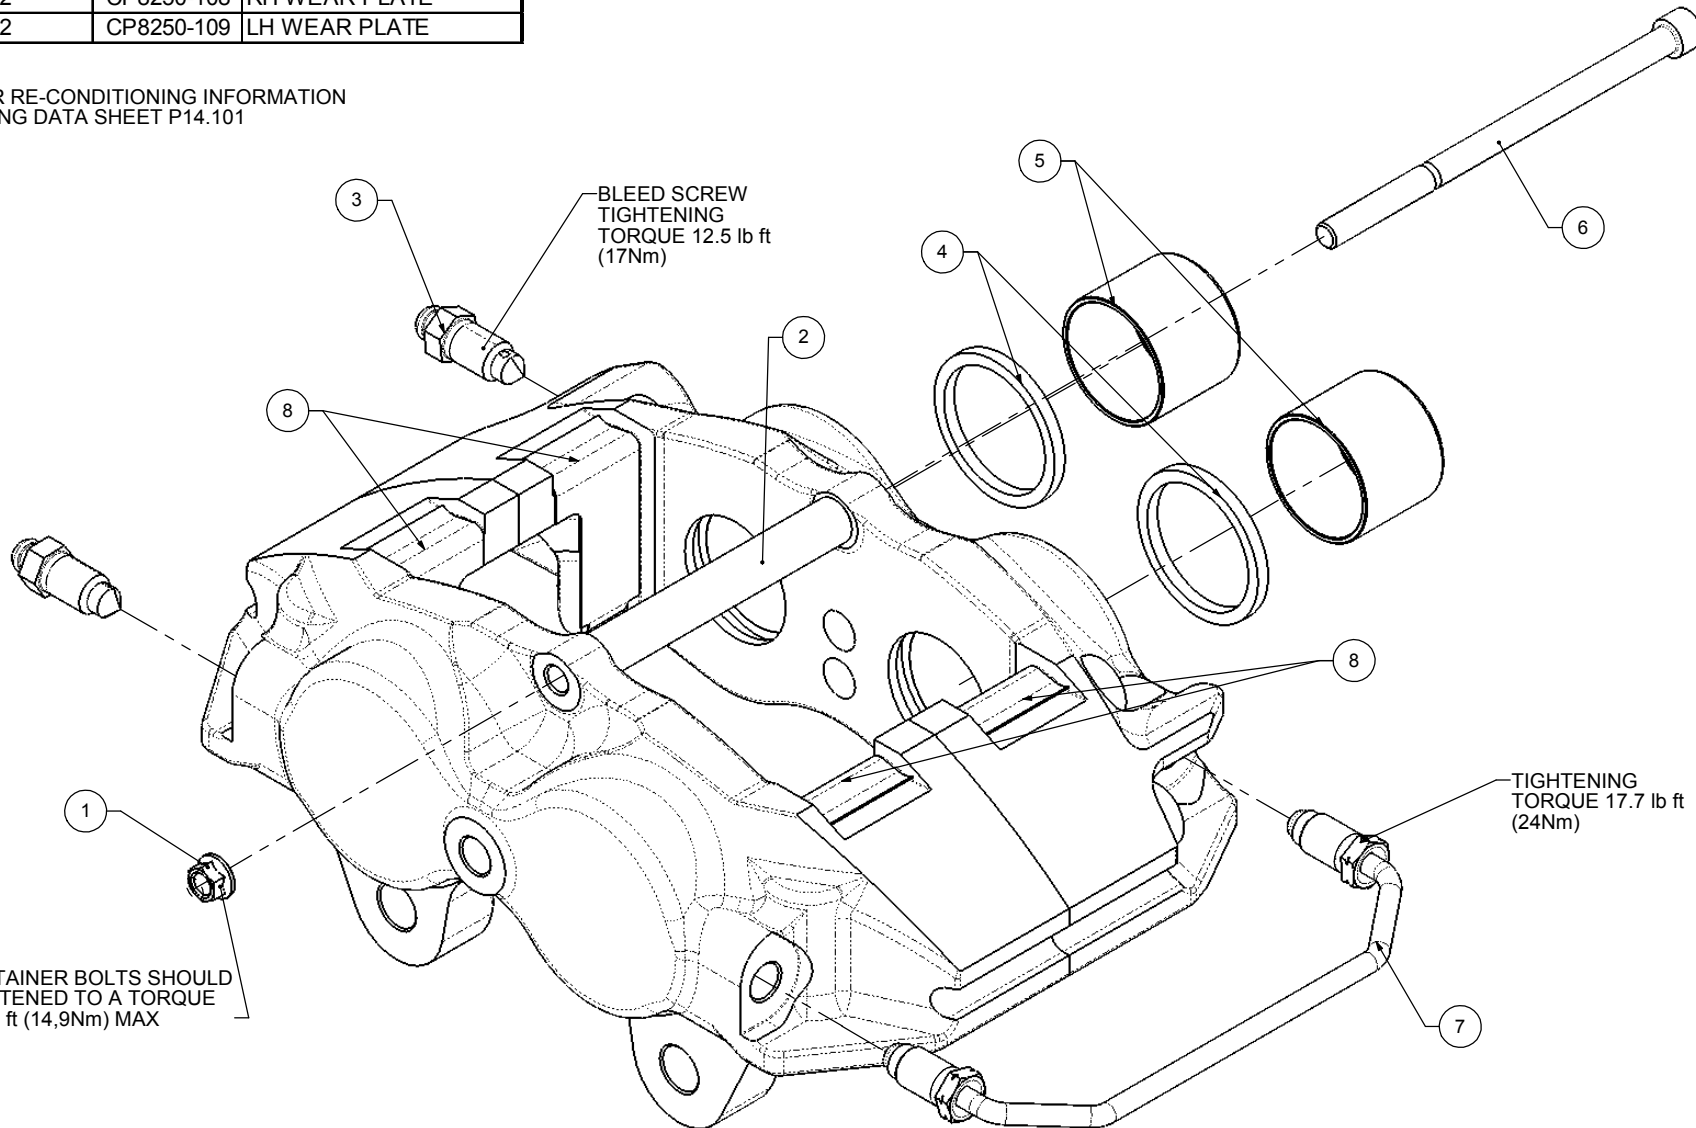

SPARE PARTS LIST

REF	QTY / CALIPER	PART No.	DESCRIPTION
1	1	CP3819-108	0.25" UNF NUT
2	1	CP5830-109	PAD RETAINER
3	2	CP3720-182	BLEED SCREWS
4	4	CP4518-EE	HIGH TEMP SEAL KIT
5	4	CP4761-111	1.250" PISTON
6	1	CP4751-128	0.25"UNF BOLT
7	1	CP7751-6	PIPE ASSEMBLY
8	2	CP8250-108	RH WEAR PLATE
	2	CP8250-109	LH WEAR PLATE

FOR CALIPER RE-CONDITIONING INFORMATION SEE AP RACING DATA SHEET P14.101

Issue No	Alterations		
	Date & No.	Particulars	Zone / Initials
-	-	SEE SHEET 1 FOR ISSUE INFORMATION.	-

SCALE 1:1	SHEET 1 OF 2
DRAWN Chris Arrowsmith	
APPROVED	
DERIVED FROM	
TITLE	
DRG NO.	CP8241-1CD